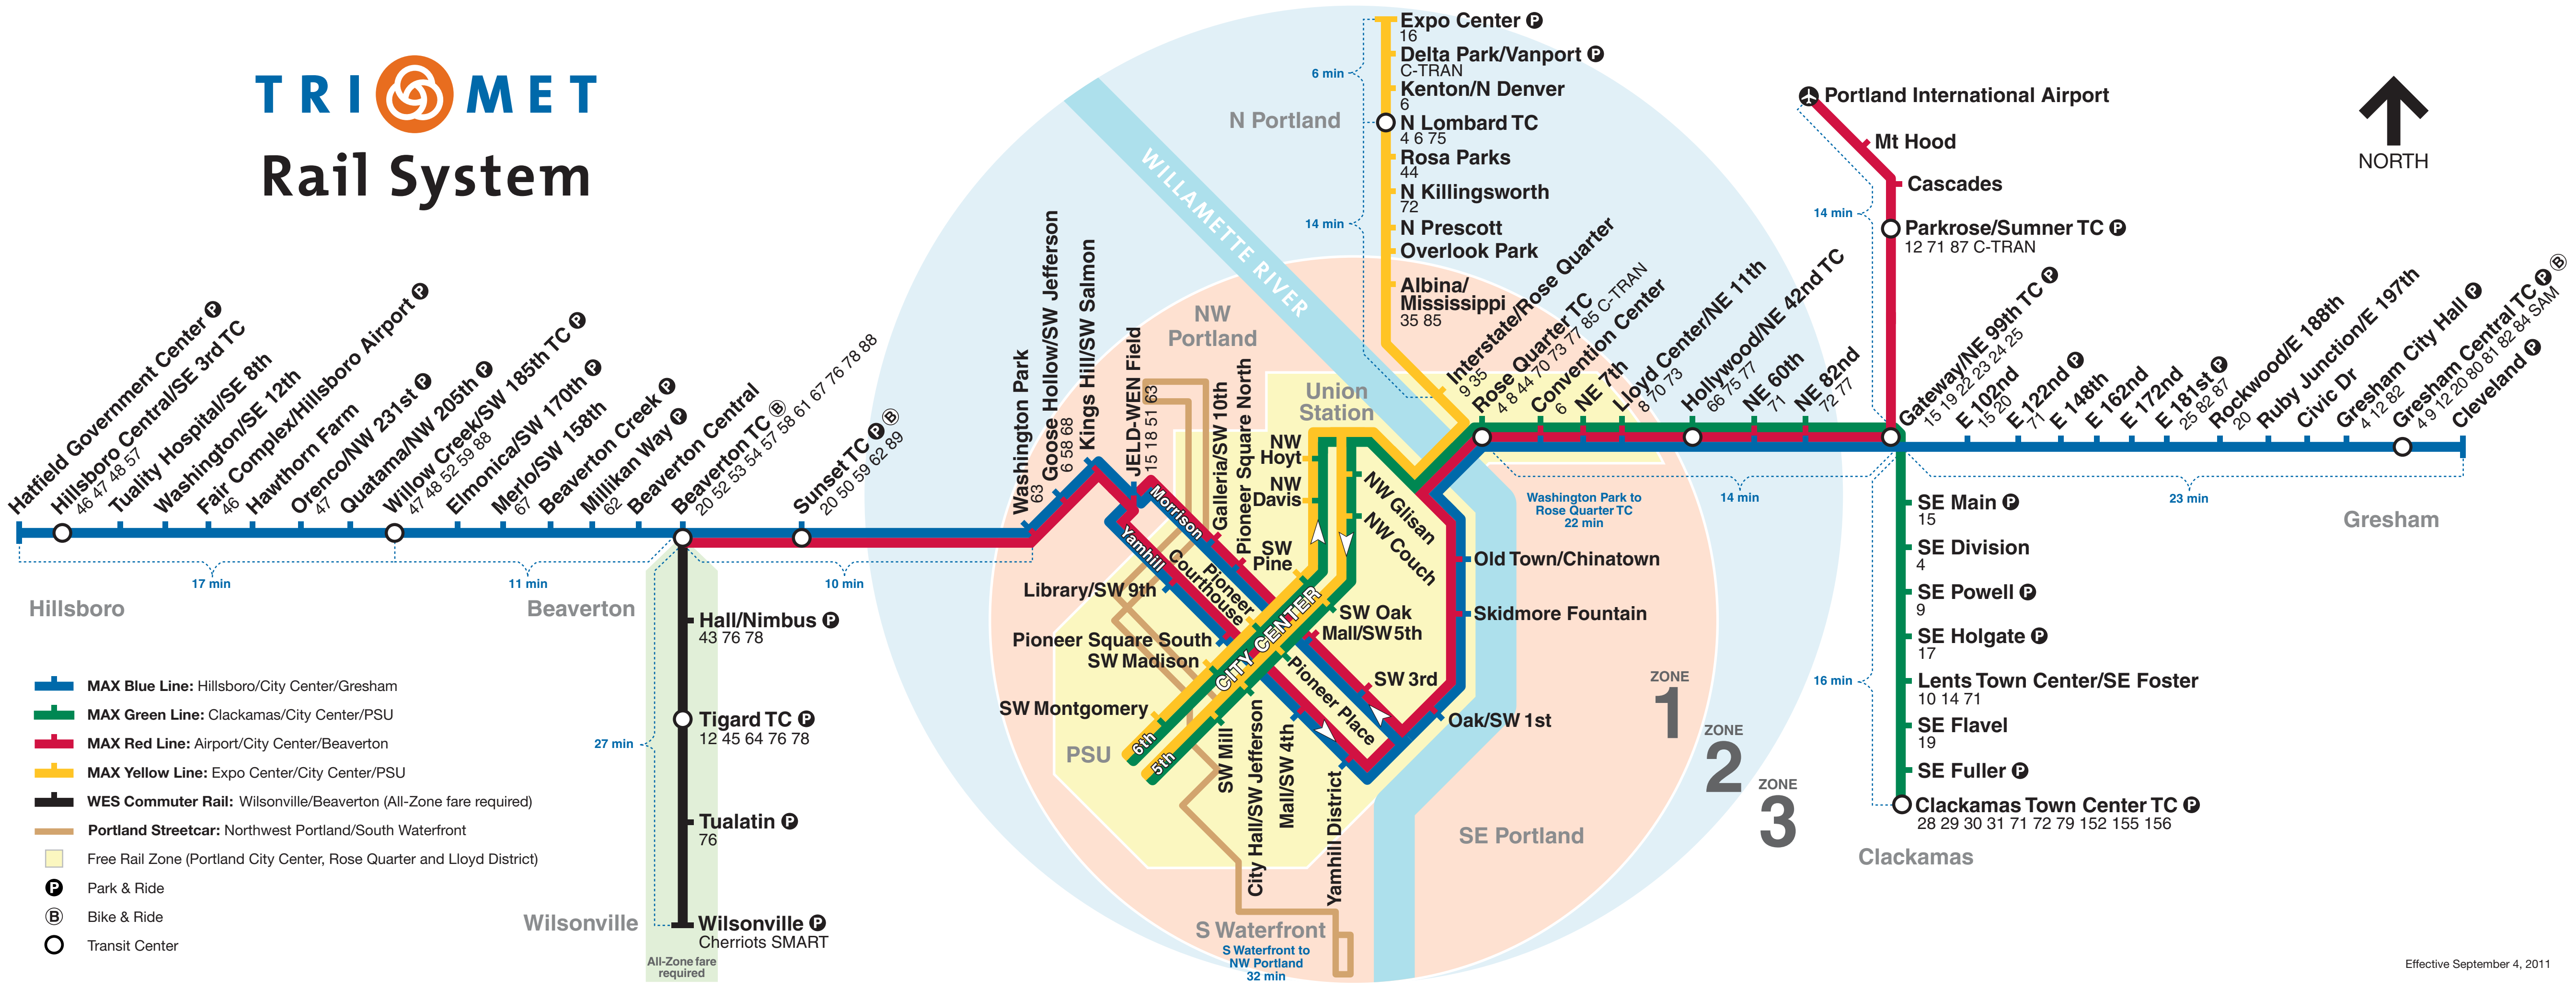

# TRIMET Rail System

- █ **MAX Blue Line:** Hillsboro/City Center/Gresham
- █ **MAX Green Line:** Clackamas/City Center/PSU
- █ **MAX Red Line:** Airport/City Center/Beaverton
- █ **MAX Yellow Line:** Expo Center/City Center/PSU
- █ **WES Commuter Rail:** Wilsonville/Beaverton (All-Zone fare required)
- █ **Portland Streetcar:** Northwest Portland/South Waterfront
- Free Rail Zone (Portland City Center, Rose Quarter and Lloyd District)
- P Park & Ride
- B Bike & Ride
- Transit Center